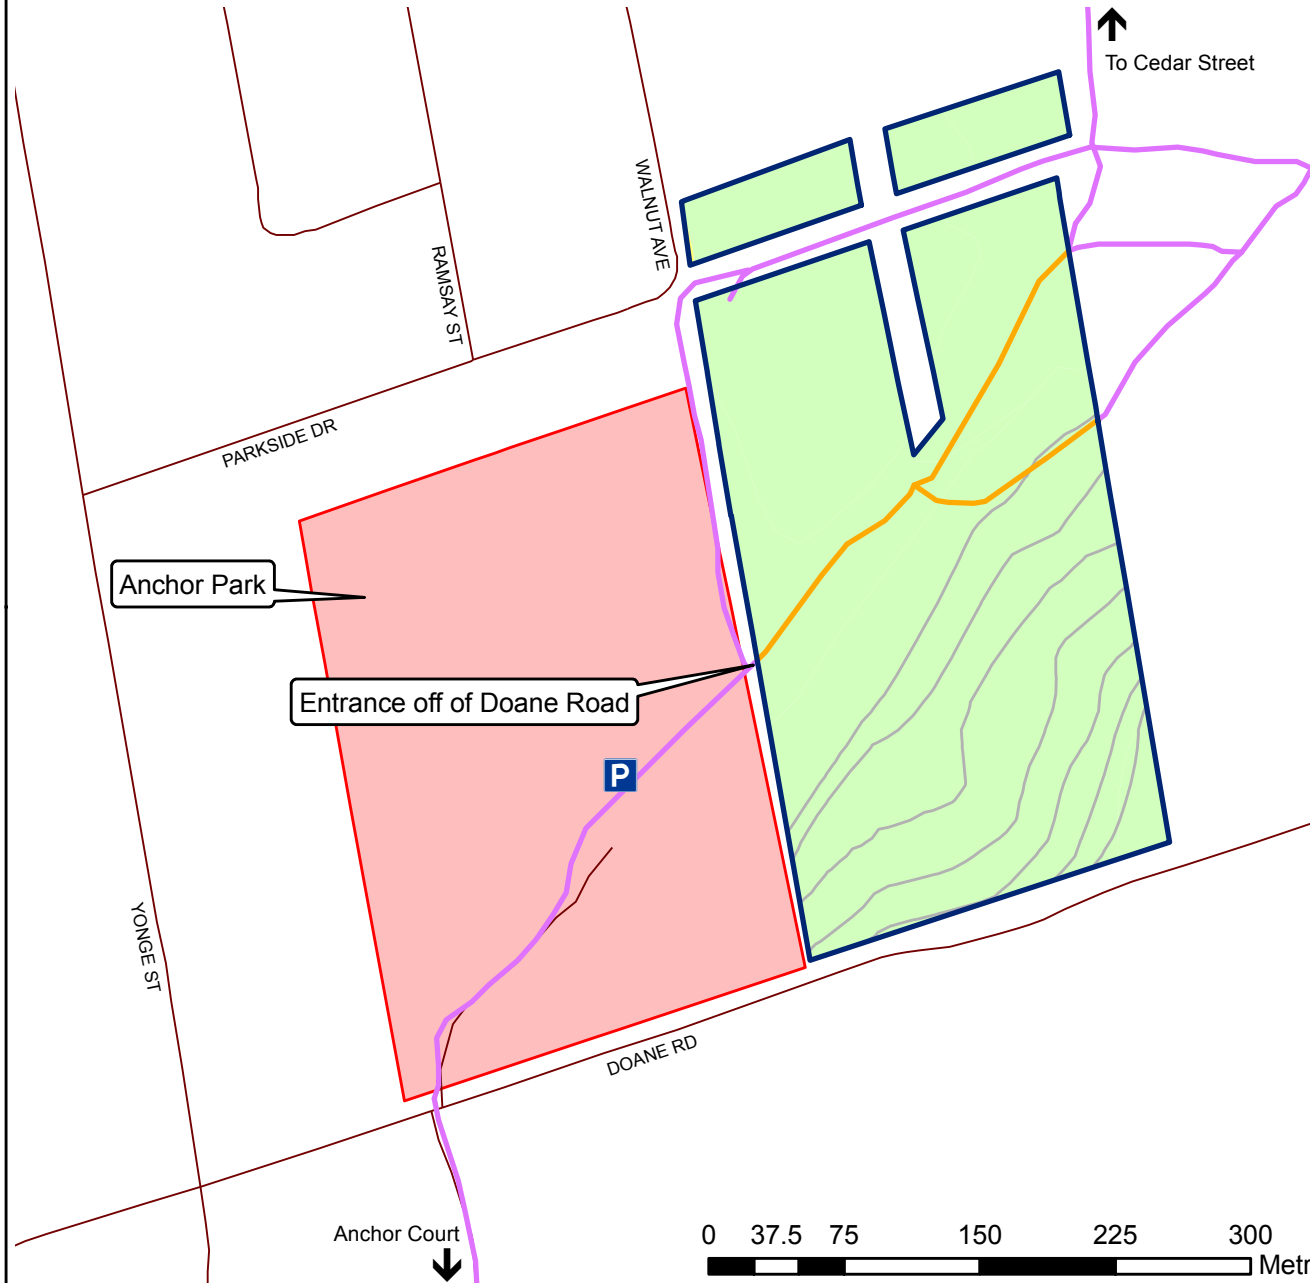

Holland Landing Conservation Area

Holland Landing, Ontario

Lake Simcoe
Region
Conservation
Authority

Legend

- Boundary
- Trails**
- LSRCA Trails
- Non-LSRCA Trails
- Road
- Contour (5 metre intervals)
- Parking
- Land Type**
- Forest
- Marsh
- Open Space

This product was produced by the Lake Simcoe Region Conservation Authority, some information depicted on this map may have been compiled from various sources. While every effort has been made to accurately depict the information, data / mapping errors may exist. This map has been produced for illustrative purposes only.
LSRCA GIS Services TG DRAFT created November 2009.
© LAKE SIMCOE REGION CONSERVATION AUTHORITY, 2009. All Rights Reserved