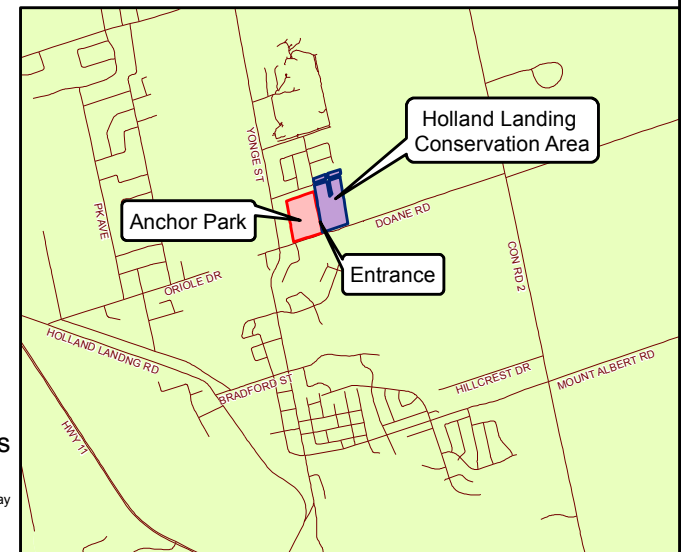

Holland Landing Conservation Area

Holland Landing, Ontario

Lake Simcoe
Region
Conservation
Authority

Legend

- Boundary
- Trails**
- LSRCA Trails
- Non-LSRCA Trails
- Road
- Contour (5 metre intervals)
- Parking
- Land Type**
- Forest
- Marsh
- Open Space

This product was produced by the Lake Simcoe Region Conservation Authority, some information depicted on this map may have been compiled from various sources. While every effort has been made to accurately depict the information, data / mapping errors may exist. This map has been produced for illustrative purposes only.
LSRCA GIS Services TG DRAFT created November 2009.
© LAKE SIMCOE REGION CONSERVATION AUTHORITY, 2009. All Rights Reserved